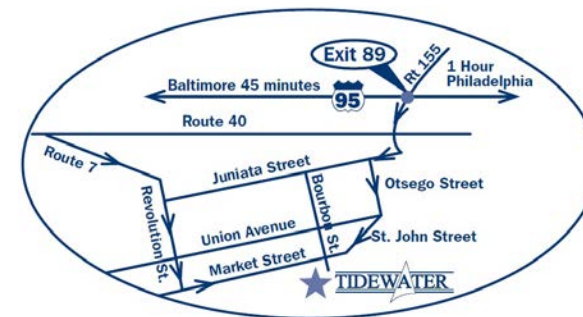

Boater's Choice Award 2022

Baltimore Sun's 2020 Critic's Choice for 'Best Marina'

Let Our Storage Program Make Your Life Easier

About Havre de Grace

Enjoy the historic charm and relaxed pace in town when you visit your boat. Museums, unique shops and some of the finest restaurants on the Bay are within walking distance. Our town's historic district provides an excellent backdrop for all your activities.

Recent recognition of Havre de Grace

- o America's 20 Best Small Towns
Smithsonian Magazine
- o America's 10 Best Small Towns to Visit
Skyscanner.com
- o Great Small Towns Near DC
Washingtonian Magazine
- o Most Beautiful Places in Maryland
Baltimore Sun
- o Top 10 Riverfront Towns
CapitalRegionUSA.org
- o 50 Best Small Town Downtowns in America
BestChoiceReviews.org
- o 20 Best Places to Live on the Coast
Coastal Living Magazine
- o 13 Best Small Towns to Visit in Chesapeake Bay
WorldAtlas.com