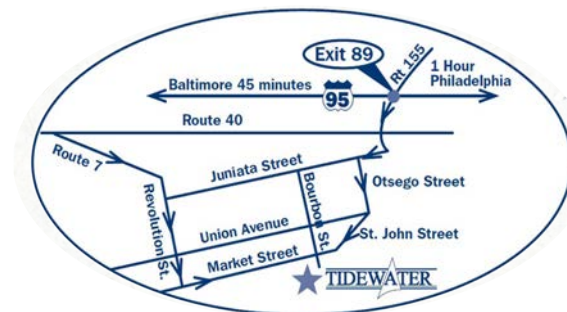

Boater's Choice Award 2023

Baltimore Sun's 2020 Critics Choice for Best Marina

Let Our Storage Program Make Your Life Easier

About Havre de Grace

Enjoy the historic charm and relaxed pace in town when you visit your boat. Museums, unique shops and some of the finest restaurants on the Bay are within walking distance. Our town's historic district provides an excellent backdrop for all your activities

Recent Recognition of Havre de Grace

- America's 20 Best Small Towns
Smithsonian Magazine
- America's 10 Best Small Towns to Visit
Skyscanner.com
- Great Small Towns Near DC
Washingtonian Magazine
- Most Beautiful Places in Maryland
Baltimore Sun
- Top 10 Riverfront Towns
CaptialRegionUSA.org
- 50 Best Small Town Downtowns in America
BestChoiceReviews.org
- 20 Best Places to Live on the Coast
Coastal Living Magazine
- 13 Best Small Towns to Visit in Chesapeake Bay
WorldAtlas.com