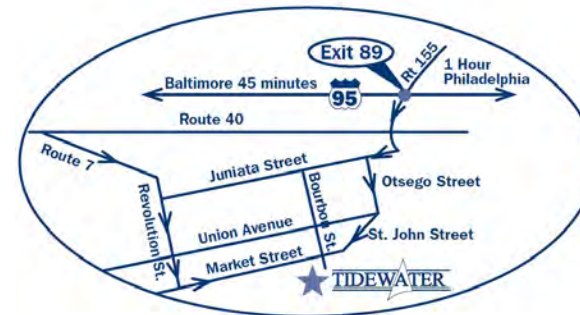

Baltimore Sun's
2020 Critic's Choice
for 'Best Marina'

Boater's Choice Award

Tidewater Marina
voted
'Best of the Bay'

Let Our Storage Program
Make Your Life Easier

About Havre de Grace

Enjoy the historic charm and relaxed pace in town when you visit your boat. Museums, unique shops and some of the finest restaurants on the Bay are within walking distance. Our town's historic district provides an excellent backdrop for all your activities.

Recent recognition of Havre de Grace

- o America's 20 Best Small Towns
Smithsonian Magazine
- o America's 10 Best Small Towns to Visit
Skyscanner.com
- o Great Small Towns Near DC
Washingtonian Magazine
- o Most Beautiful Places in Maryland
Baltimore Sun
- o Top 10 Riverfront Towns
CapitalRegionUSA.org
- o 50 Best Small Town Downtowns in America
BestChoiceReviews.org
- o Best Cities to Live in Maryland
CreditDonkey.com